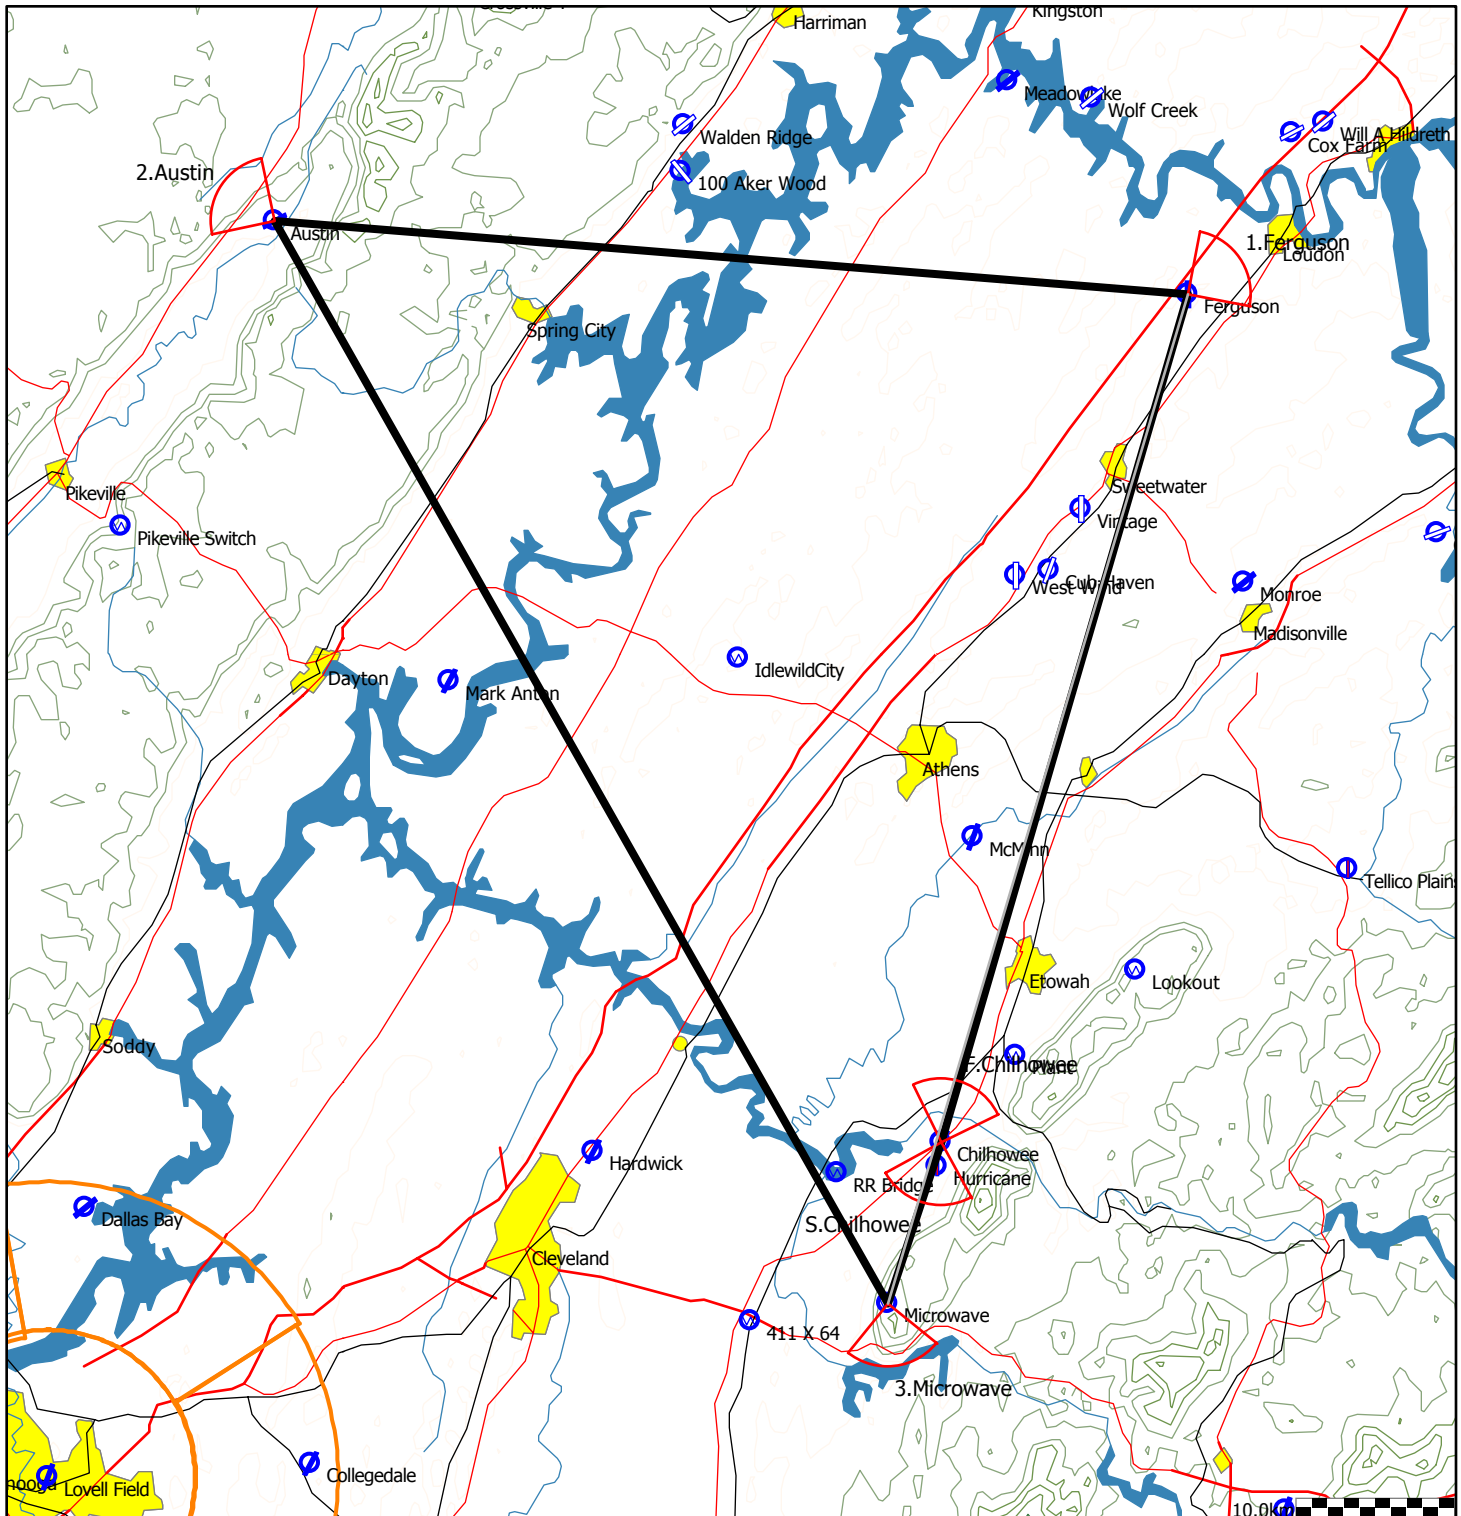

Type: FAI Triangle, Start on leg - (201.7km)

200k Triangle Microwave Ferguson Austin

Task distance: 201.7km

Style	Code	Points	Latitude	Longitude	Dis.	Crs.
Take off	1	Chilhowee	N35°13.450'	W084°35.060'		
Start	1	Chilhowee	N35°13.450'	W084°35.060'		
1.Point	9	Ferguson	N35°42.200'	W084°24.800'	55.5km	16°
2.Point	3	Austin	N35°44.671'	W085°02.831'	57.4km	275°
3.Point	17	Microwave	N35°08.000'	W084°37.300'	78.1km	150°
Finish	1	Chilhowee	N35°13.450'	W084°35.060'	10.7km	19°
Landing	1	Chilhowee	N35°13.450'	W084°35.060'		

Type: FAI Triangle, Start on leg - (203.1km)

200k Triangle Microwave Ferguson Pikeville Switch

Task distance: 203.1km

Style	Code	Points	Latitude	Longitude	Dis.	Crs.
Take off	1	Chilhowee	N35°13.450'	W084°35.060'		
Start	1	Chilhowee	N35°13.450'	W084°35.060'		
1.Point	9	Ferguson	N35°42.200'	W084°24.800'	55.5km	16°
2.Point	19	Pikeville Switch	N35°34.317'	W085°09.183'	68.4km	258°
3.Point	17	Microwave	N35°08.000'	W084°37.300'	68.6km	135°
Finish	1	Chilhowee	N35°13.450'	W084°35.060'	10.7km	19°
Landing	1	Chilhowee	N35°13.450'	W084°35.060'		